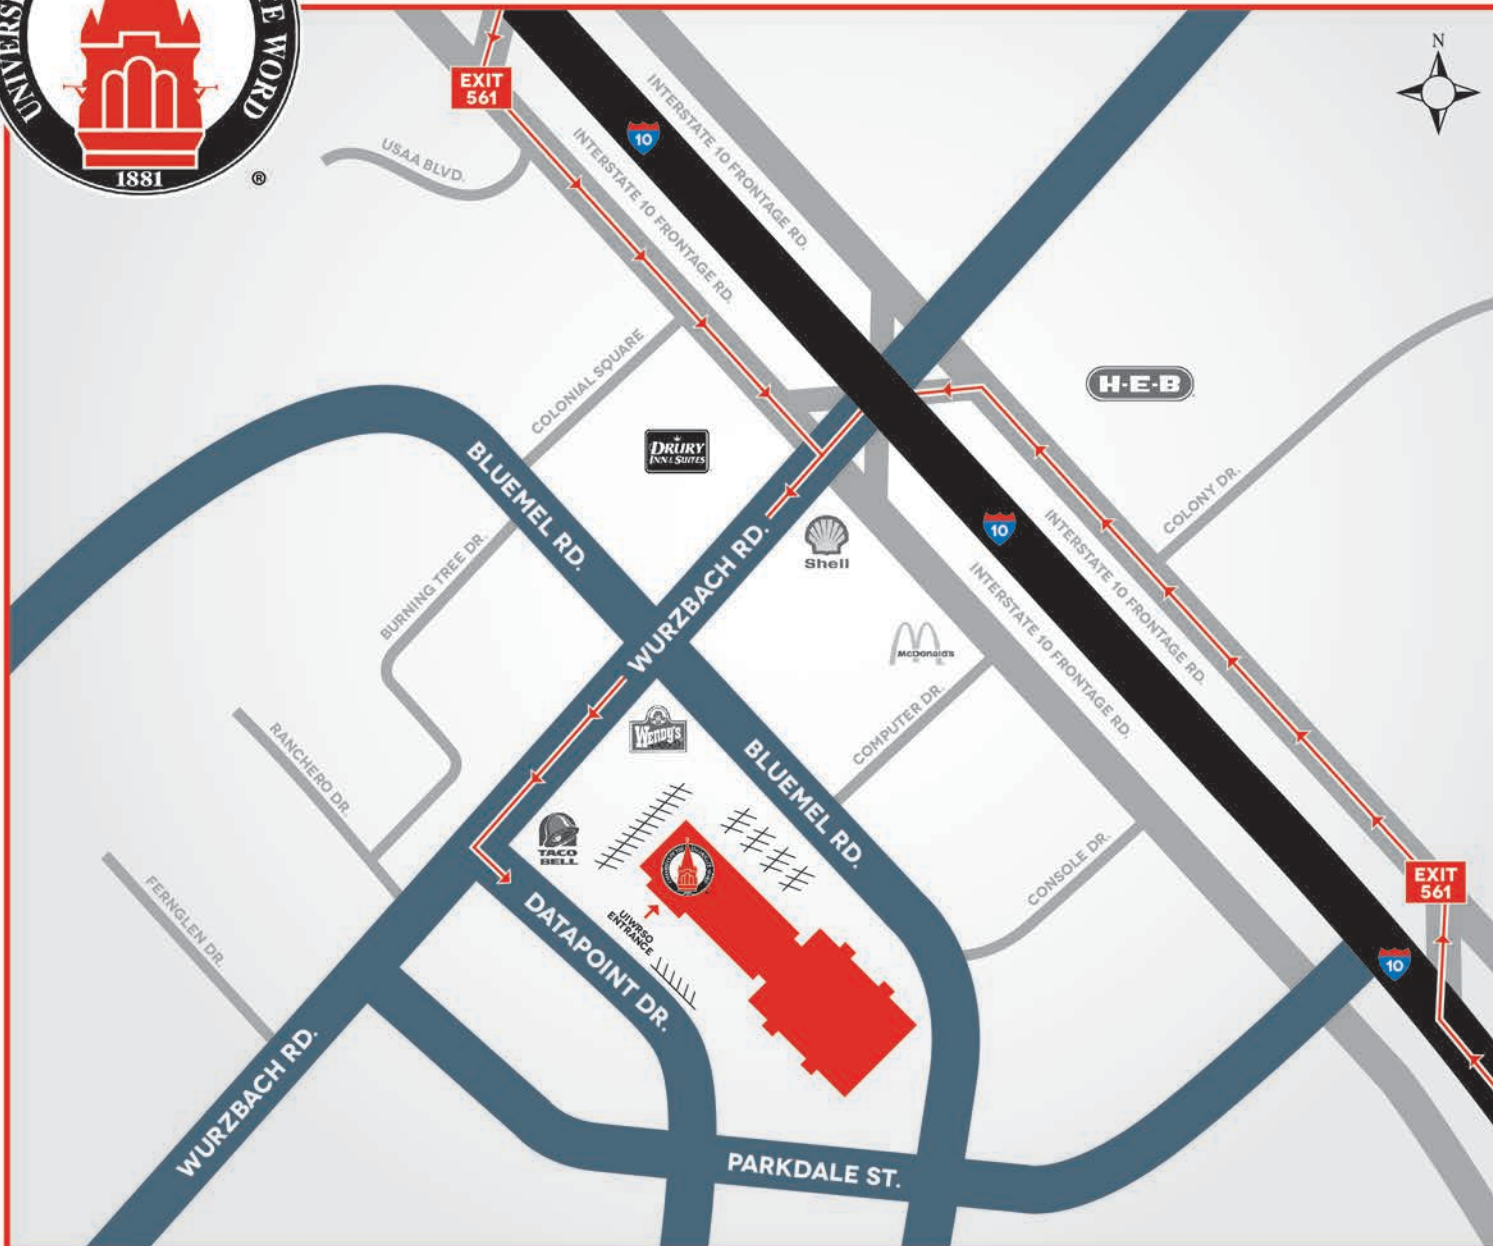

ROSENBERG SCHOOL OF OPTOMETRY

DIRECTIONS

From San Antonio International Airport (7 miles West)

- Drive towards The Airport
- Exit On Airport Blvd/Airport Exit
- Turn Right On NW I-410-Loop
- Take I-410 West Ramp
- Take I-10 West/US-87 North Exit Towards El Paso/San Angelo, Exit #16b
- Take Wurzbach Rd Exit #561
- Stay on access road
- Take a left onto Wurzbach
- Go underneath I-10
- Take a left at the second light onto Datapoint
- UIWRSO is on the left

Traveling West On I-10

- Take Wurzbach Rd Exit #561
- Stay on access road
- Take a left onto Wurzbach
- Go underneath I-10
- Take a left at the second light onto Datapoint
- UIWRSO is on the left

Traveling East On I-10

- Take Wurzbach Rd Exit #561
- Stay on access road
- At the light take a right on Wurzbach Rd
- Take a left at the second light onto Datapoint
- UIWRSO is on the left